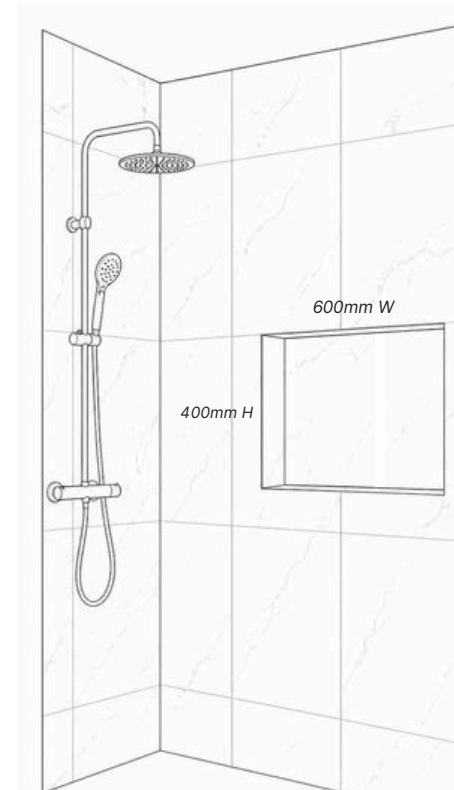

TILING & FEATURES - Bathroom

TOP 1/2 Walls- Resene Quarter Thondon Cream

TILE TRIM- White

FLOOR & WALL TILE- Galaxy Statuatio

Ceiling- Resene Alabaster

Trims & Doors- Resene Double Alabaster

SHOWER STORAGE-
Large shower storage nook
40mm high x 600mm wide
See TIL-01 for placement

TILING & FEATURES - *Ensuite*

SHOWER STORAGE-
Large shower storage nook
40mm high x 600mm wide
See TIL-01 for placement

Electrical- Special Features

- LED STRIP LIGHTS**
- Under Cooktop Cabinets
 - Under Scullery upper Cabinet/ Shelves
 - Under Laundry upper Cabinets
- TOWEL RAIL PLACEMENT**
- Heated Towel Rail: 780x 600x 120- Bathroom
 - Heated Towel Rail: 500 x 550 x 120- Ensuite