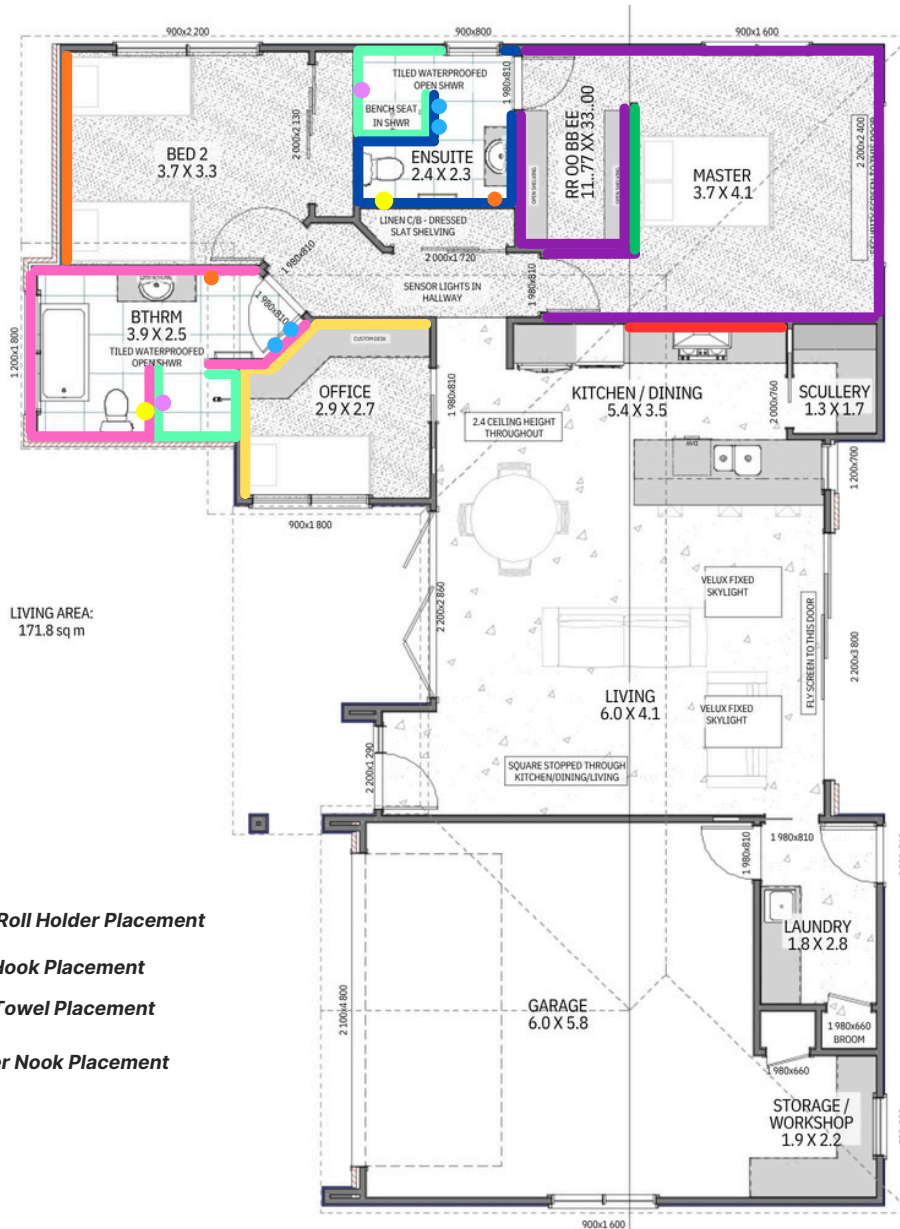

- **CARPET**
Supplier: Flooring Xtra
Range: Inner Urban Range 11mm underlay
Colour: Shadow
Location: Office, Master, Robe, Hall, Linen & Bedroom 2
Approx Sqm: 34sqm

TILING & FEATURES *Finishes & Plan*

LIVING AREA:
171.8 sqm

TILING & FEATURES - *Ensuite*

SHOWER STORAGE-
Large shower storage nook
40mm high x 600mm wide
See TIL-01 for placement

Electrical- Special Features

- LED STRIP LIGHTS**
- Under Cooktop Cabinets
 - Under Scullery upper Cabinet/ Shelves
 - Under Laundry upper Cabinets
- TOWEL RAIL PLACEMENT**
- Heated Towel Rail: 780x 600x 120- Bathroom
 - Heated Towel Rail: 500 x 550 x 120- Ensuite