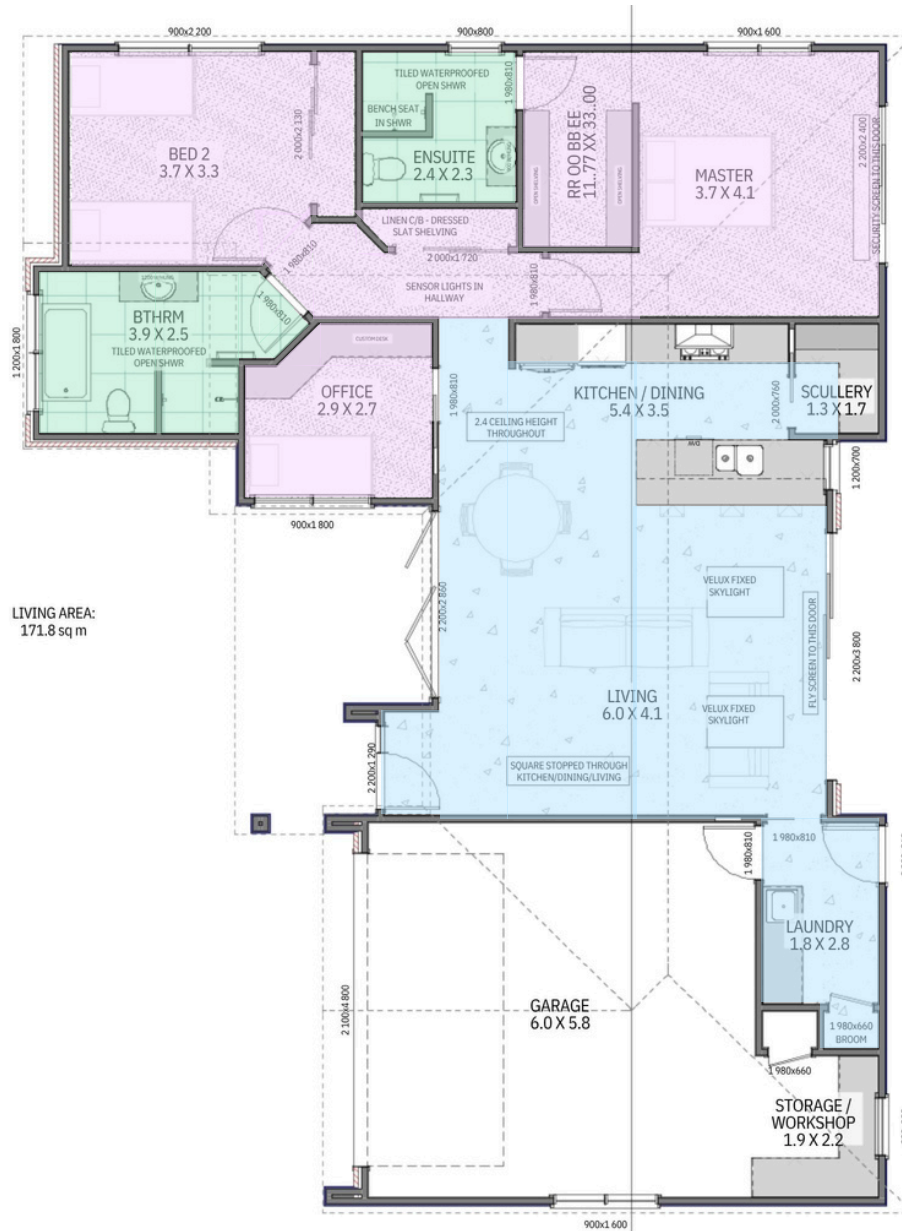

FLOORING *Finishes & Plan*

- **HARD FLOORING-1**
  Polished Concrete- Burnish Finish
  Location: Living, Kitchen, Scullery, Laundry
  Approx Sqm: 49sqm

- **HARD FLOORING-2**
  Supplier: Tile Warehouse
  Range: Galaxy
  Colour: Statuario- Matt
  Location: Bathroom, Ensuite
  Approx Sqm: 16sqm

- **CARPET**
  Supplier: Flooring Xtra
  Range: Inner Urban Range 11mm underlay
  Colour: Shadow
  Location: Office, Master, Robe, Hall, Linen & Bedroom 2
  Approx Sqm: 34sqm