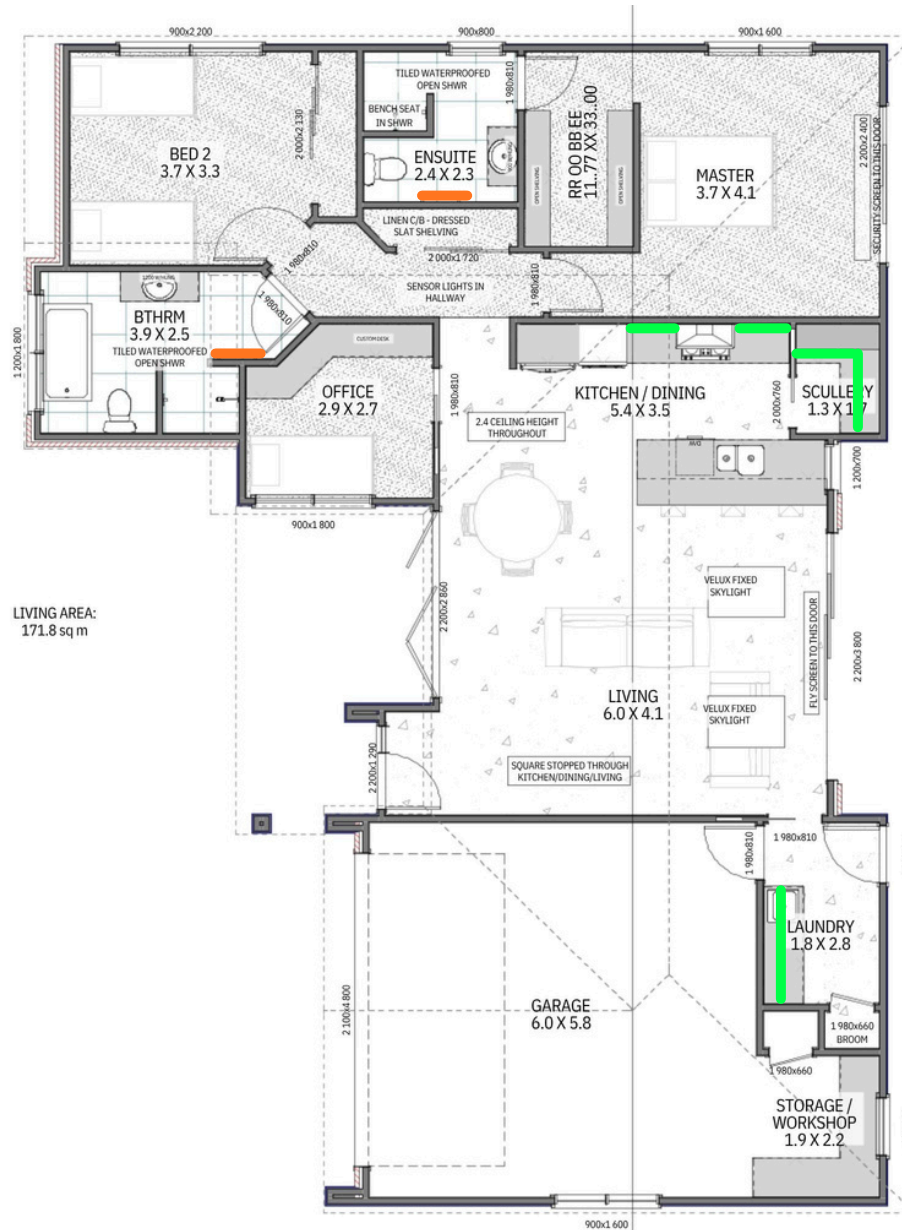

TILING & FEATURES - Bathroom

TOP 1/2 Walls- Resene Quarter Thondon Cream

TILE TRIM- White

FLOOR & WALL TILE- Galaxy Statuatio

Ceiling- Resene Alabaster

Trims & Doors- Resene Double Alabaster

SHOWER STORAGE-
Large shower storage nook
40mm high x 600mm wide
See TIL-01 for placement

TILING & FEATURES - *Ensuite*

SHOWER STORAGE-
Large shower storage nook
40mm high x 600mm wide
See TIL-01 for placement

Electrical- Special Features

- LED STRIP LIGHTS**
- Under Cooktop Cabinets
 - Under Scullery upper Cabinet/ Shelves
 - Under Laundry upper Cabinets
- TOWEL RAIL PLACEMENT**
- Heated Towel Rail: 780x 600x 120- Bathroom
 - Heated Towel Rail: 500 x 550 x 120- Ensuite