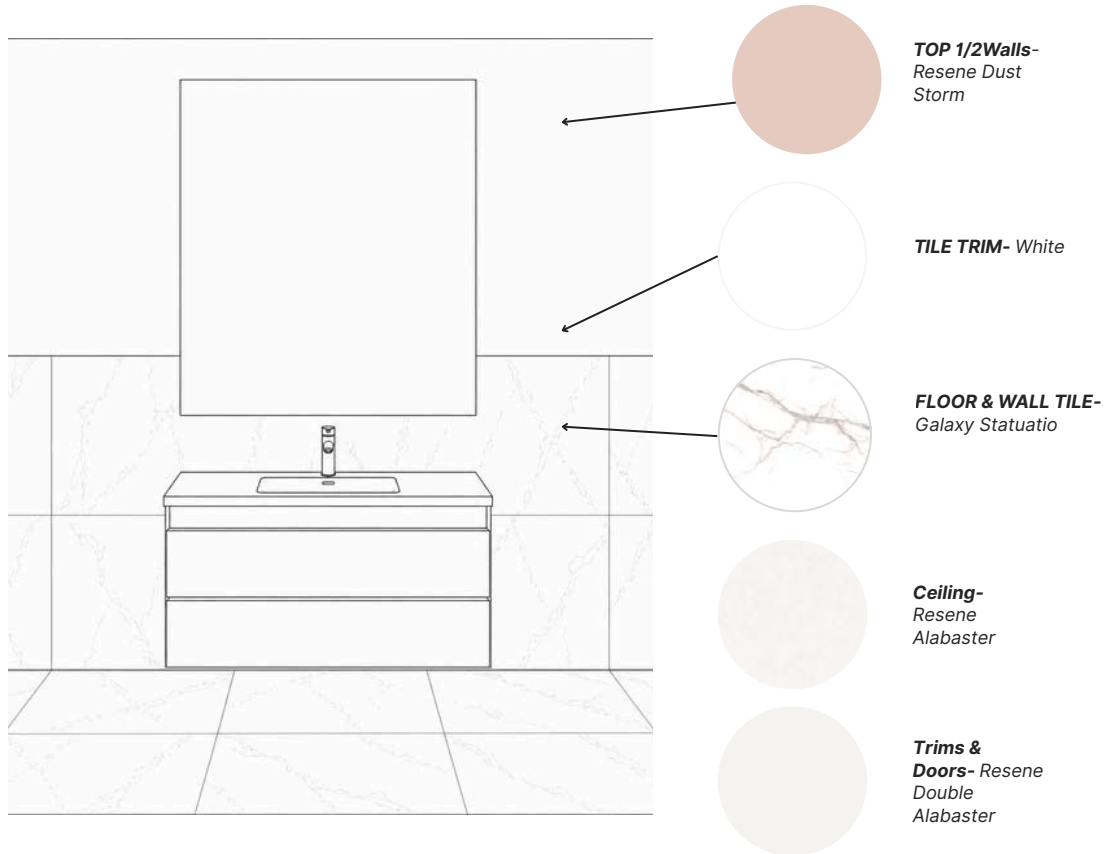

TILING & FEATURES - *Ensuite*

SHOWER STORAGE-
Large shower storage nook
40mm high x 600mm wide
See TIL-01 for placement