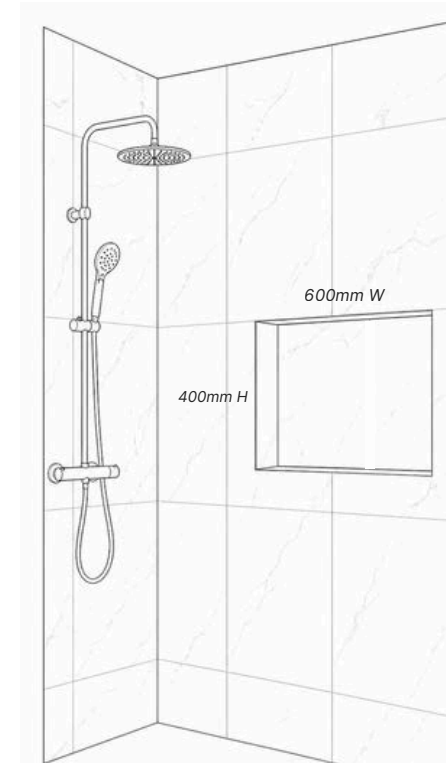

TILING & FEATURES - Bathroom

TOP 1/2 Walls- Resene Quarter Thondon Cream

TILE TRIM- White

FLOOR & WALL TILE- Galaxy Statuatio

Ceiling- Resene Alabaster

Trims & Doors- Resene Double Alabaster

SHOWER STORAGE-
Large shower storage nook
40mm high x 600mm wide
See TIL-01 for placement

TILING & FEATURES - *Ensuite*

SHOWER STORAGE-
Large shower storage nook
40mm high x 600mm wide
See TIL-01 for placement

Electrical- Special Features

- LED STRIP LIGHTS**
- Under Cooktop Cabinets
 - Under Scullery upper Cabinet/ Shelves
 - Under Laundry upper Cabinets
- TOWEL RAIL PLACEMENT**
- Heated Towel Rail: 780x 600x 120- Bathroom
 - Heated Towel Rail: 500 x 550 x 120- Ensuite